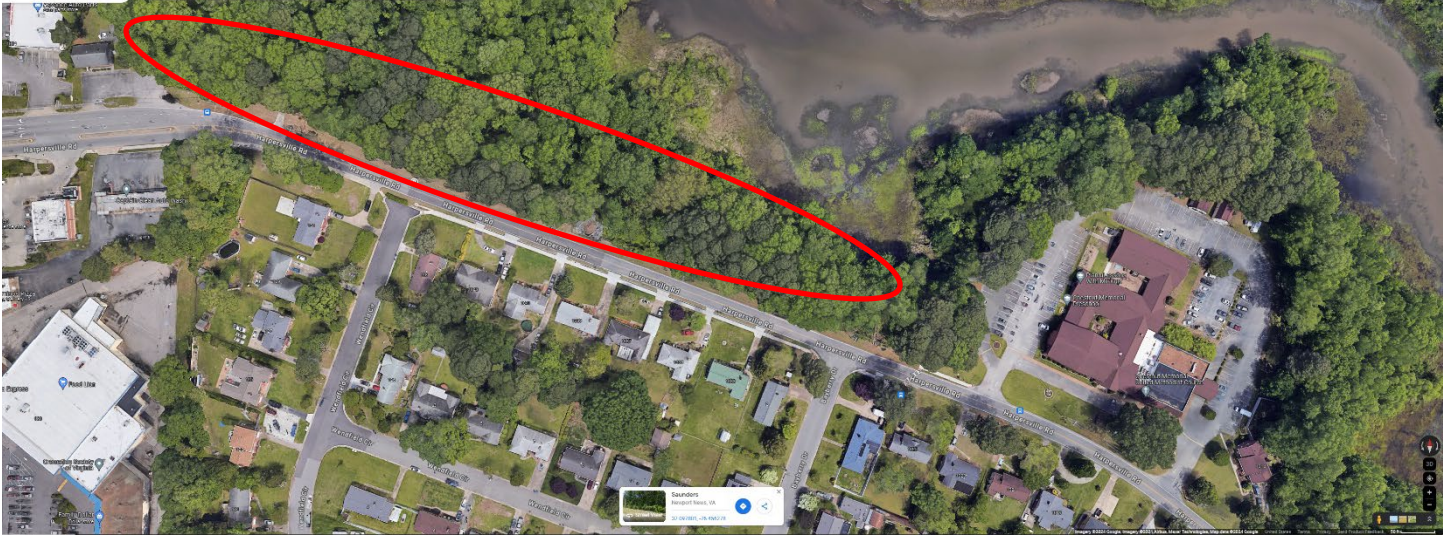

Clean the Bay Week

JBLE-Langley Cleanup Zone Map

Zones 1-4: Tues. 28 May – Fri 31 May

Clean the Bay Week

Sat: 1 June – Bethel Reservoir

Parking and meet up location TBD